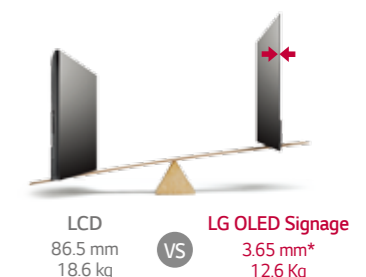

Perfect Color

Accurate & stable color reproduction
Self-lighting pixels bring colors to life with superb accuracy.

LCD LG OLED Signage

Perfect Viewing Screen

Wide viewing angle
LG OLED Signage delivers awe-inspiring picture quality across the entire screen, even from wide viewing angles.

LCD LG OLED Signage

Crisp, Clear Motion

Faster response time
LG OLED Signage provides a 5,000-times faster motion-picture response time, for perfectly clear images without blurring.

LCD LG OLED Signage

Perfect Design

Slim and light
With just two layers, the LG OLED Signage display is unbelievably lightweight and thin.

Download LG Commercial Display Mobile App

Learn more www.lg.com/b2b or www.lgcommercial.com

YouTube [youtube.com/c/LGCommercialDisplay](https://www.youtube.com/c/LGCommercialDisplay)