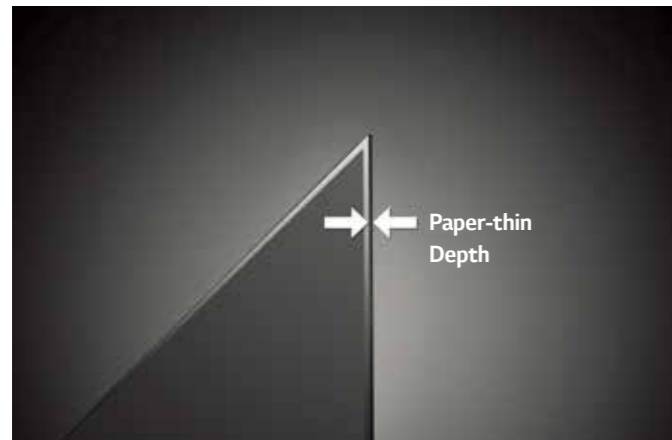

Artistic Space Beyond Display

55EJ5C wallpaper OLED signage

Screen Size
55"

55EJ5C

- Brightness : 400 cd/m²
- Bezel: 1.2 mm (Off bezel)
- Depth: 3.65 mm (Module)
- Interface: HDMI, DP, RS232C, RJ45, IR In, USB 3.0, USB 2.0
- SuperSign OLED/C

Key Features

Hide in Plain Sight

Its paper-thin depth gives the space an integrated look.

Easy Installation & Video-Wall Tiling

As LG wallpaper OLED signage is extremely slim and light, it can be hung on the wall with dedicated slim brackets for video-wall usage.